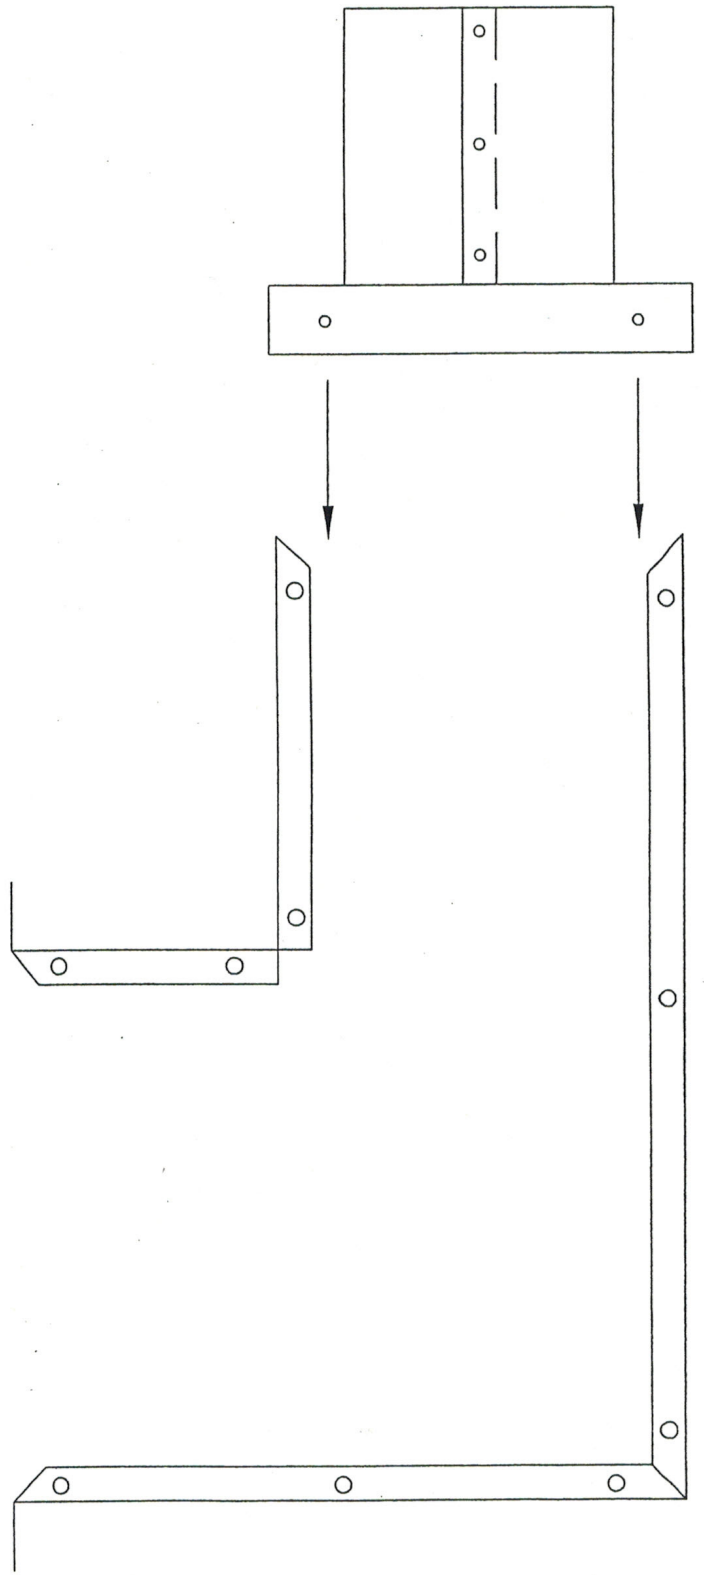

FASTEN RECTANGULAR END CAP WITH ROUND TAP TO  
RECTANGULAR ELBOW WITH 8 POP RIVETS (TWO EACH  
SIDE)

ASSEMBLY OF COMPLETED PROJECT